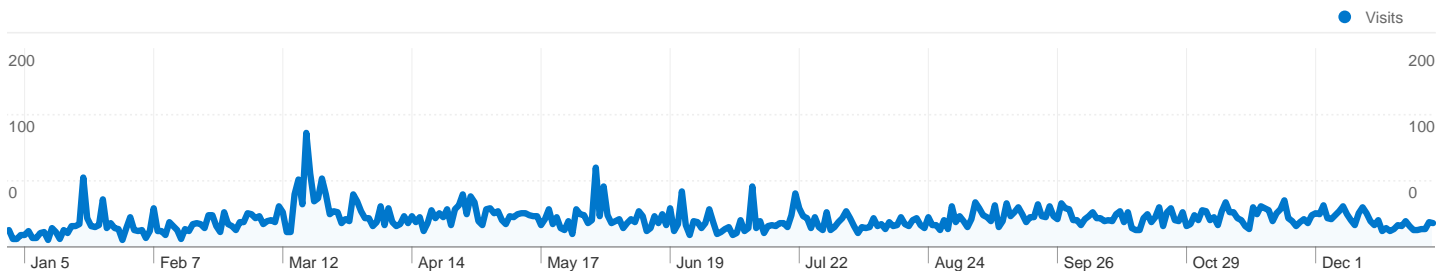

New vs. Returning

Comparing to: Site

10,243 visits from 2 visitor types

Site Usage

Visits 10,243 % of Site Total: 99.99%	Pages/Visit 1.66 Site Avg: 1.66 (> 0.00%)	Avg. Time on Site 00:01:42 Site Avg: 00:01:42 (0.01%)	% New Visits 17.90% Site Avg: 17.85% (0.23%)	Bounce Rate 64.01% Site Avg: 64.02% (-0.01%)	
Visitor Type	Visits	Pages/Visit	Avg. Time on Site	% New Visits	Bounce Rate
Returning Visitor	8,410	1.59	00:01:44	0.00%	66.04%
New Visitor	1,833	1.96	00:01:29	100.00%	54.72%