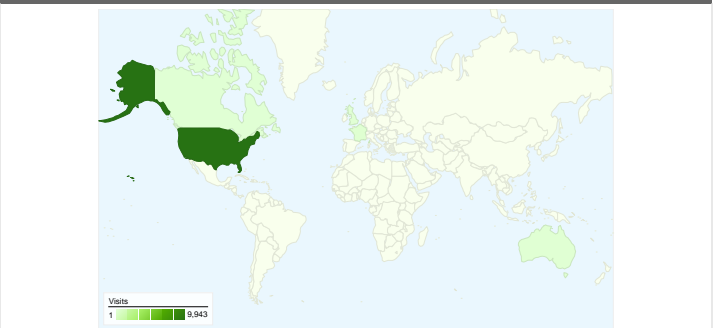

Site Usage

10,243 Visits
64.01% Bounce Rate
16,972 Pageviews
00:01:42 Avg. Time on Site
1.66 Pages/Visit
17.86% % New Visits

Visitors Overview

Map Overlay world

Traffic Sources Overview

Content Overview

Pages	Pageviews	% Pageviews
/blog/	11,169	65.81%
/	3,416	20.13%
/about/	445	2.62%
/charleston/day1/	228	1.34%
/charleston/day4/	166	0.98%

All traffic sources sent a total of 10,243 visits

-  **44.00%** Direct Traffic
-  **36.63%** Referring Sites
-  **18.94%** Search Engines

- **Direct Traffic**
4,507.00 (44.00%)
- **Referring Sites**
3,752.00 (36.63%)
- **Search Engines**
1,939.00 (18.93%)
- **Other**
45 (0.44%)

1 - 26 of 26

10,243 visits came from 46 countries/territories

Site Usage						
Visits	Pages/Visit	Avg. Time on Site	% New Visits	Bounce Rate		
10,243 % of Site Total: 99.99%	1.66 Site Avg: 1.66 (> 0.00%)	00:01:42 Site Avg: 00:01:42 (0.01%)	17.90% Site Avg: 17.85% (0.23%)	64.01% Site Avg: 64.02% (-0.01%)		
Country/Territory	Visits	Pages/Visit	Avg. Time on Site	% New Visits	Bounce Rate	
United States	9,943	1.65	00:01:44	16.47%	64.57%	
France	89	2.04	00:00:18	10.11%	8.99%	
Australia	36	1.72	00:00:20	97.22%	61.11%	
United Kingdom	27	1.26	00:00:07	96.30%	77.78%	
Canada	26	2.08	00:01:12	96.15%	50.00%	
Germany	21	1.67	00:00:55	71.43%	61.90%	
New Zealand	14	1.50	00:01:05	100.00%	64.29%	
Turkey	7	2.57	00:01:21	42.86%	28.57%	
United Arab Emirates	7	1.29	00:00:52	28.57%	71.43%	