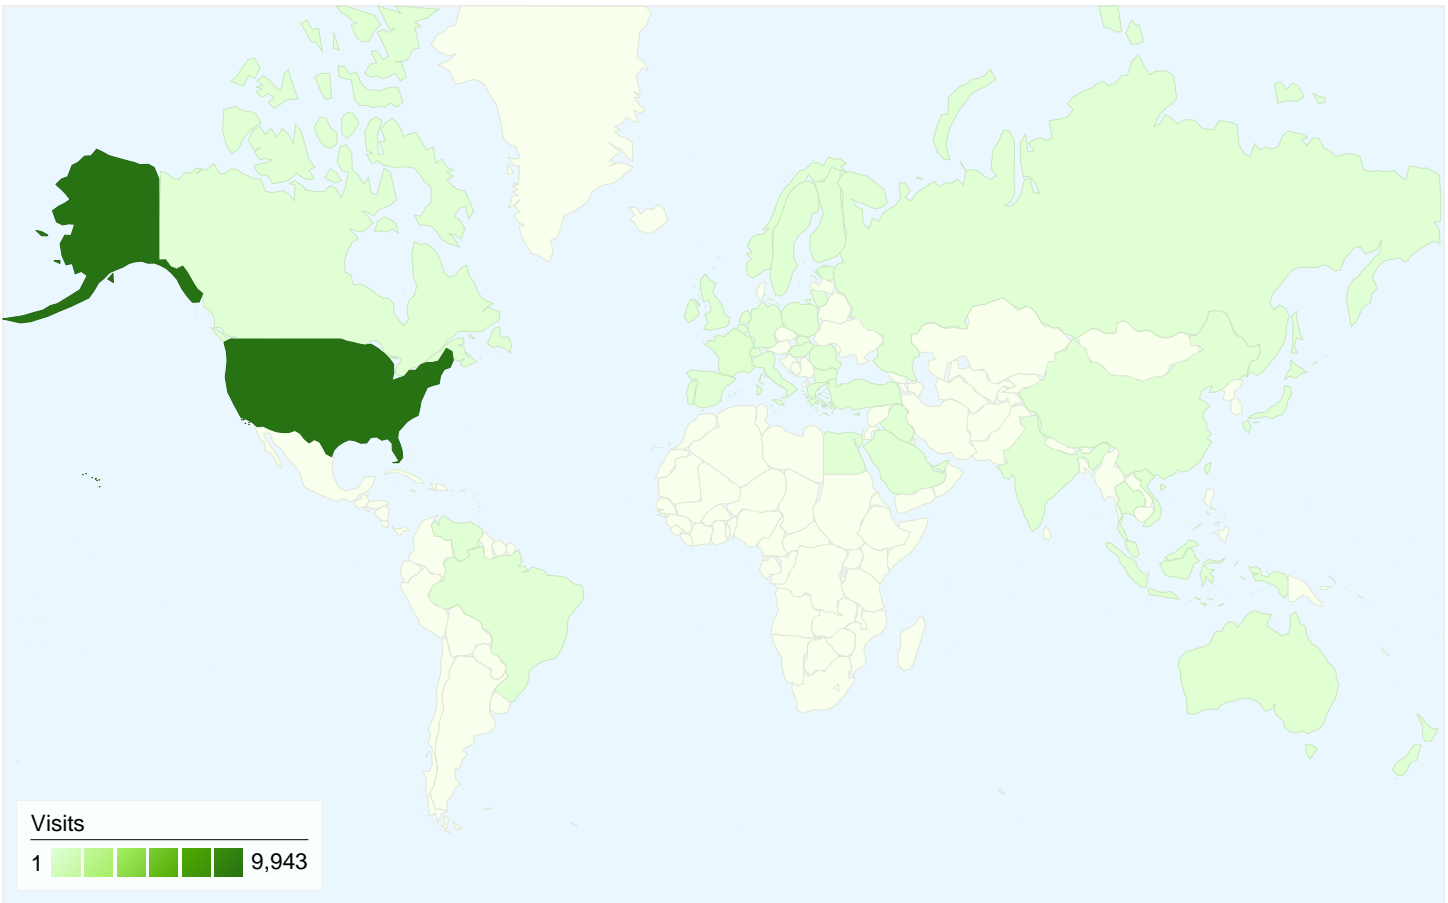

All traffic sources sent a total of 10,243 visits

-  **44.00%** Direct Traffic
-  **36.63%** Referring Sites
-  **18.94%** Search Engines

- **Direct Traffic**
4,507.00 (44.00%)
- **Referring Sites**
3,752.00 (36.63%)
- **Search Engines**
1,939.00 (18.93%)
- **Other**
45 (0.44%)

1 - 26 of 26

10,243 visits came from 46 countries/territories

Site Usage						
Visits	Pages/Visit	Avg. Time on Site	% New Visits	Bounce Rate		
10,243 % of Site Total: 99.99%	1.66 Site Avg: 1.66 (> 0.00%)	00:01:42 Site Avg: 00:01:42 (0.01%)	17.90% Site Avg: 17.85% (0.23%)	64.01% Site Avg: 64.02% (-0.01%)		
Country/Territory	Visits	Pages/Visit	Avg. Time on Site	% New Visits	Bounce Rate	
United States	9,943	1.65	00:01:44	16.47%	64.57%	
France	89	2.04	00:00:18	10.11%	8.99%	
Australia	36	1.72	00:00:20	97.22%	61.11%	
United Kingdom	27	1.26	00:00:07	96.30%	77.78%	
Canada	26	2.08	00:01:12	96.15%	50.00%	
Germany	21	1.67	00:00:55	71.43%	61.90%	
New Zealand	14	1.50	00:01:05	100.00%	64.29%	
Turkey	7	2.57	00:01:21	42.86%	28.57%	
United Arab Emirates	7	1.29	00:00:52	28.57%	71.43%	