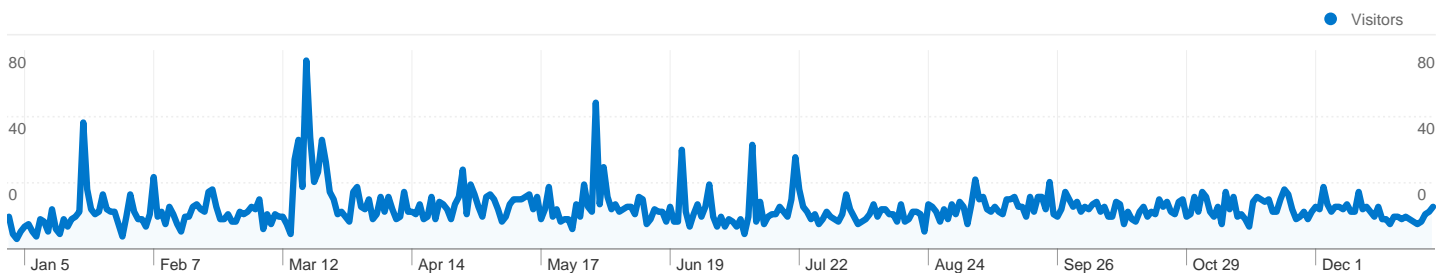

Site Usage

10,243 Visits
64.01% Bounce Rate
16,972 Pageviews
00:01:42 Avg. Time on Site
1.66 Pages/Visit
17.86% % New Visits

Visitors Overview

Map Overlay world

Traffic Sources Overview

Content Overview

Pages	Pageviews	% Pageviews
/blog/	11,169	65.81%
/	3,416	20.13%
/about/	445	2.62%
/charleston/day1/	228	1.34%
/charleston/day4/	166	0.98%

New vs. Returning

Visitor Type	Visits	% visits
Returning Visitor	8,410	82.10%
New Visitor	1,833	17.90%

Browsers and OS		
Browser and OS	Visits	% visits
Safari / Macintosh	5,255	51.30%
Firefox / Windows	2,078	20.29%
Firefox / Macintosh	1,213	11.84%
Internet Explorer / Windows	1,115	10.89%
Chrome / Windows	168	1.64%

1,876 people visited this site

 **10,244** Visits

 **1,876** Absolute Unique Visitors

 **16,973** Pageviews

 **1.66** Average Pageviews

 **00:01:42** Time on Site

 **64.02%** Bounce Rate

 **17.85%** New Visits

1 - 26 of 26

10,243 visits came from 46 countries/territories

Site Usage						
Visits	Pages/Visit	Avg. Time on Site	% New Visits	Bounce Rate		
10,243 % of Site Total: 99.99%	1.66 Site Avg: 1.66 (> 0.00%)	00:01:42 Site Avg: 00:01:42 (0.01%)	17.90% Site Avg: 17.85% (0.23%)	64.01% Site Avg: 64.02% (-0.01%)		
Country/Territory	Visits	Pages/Visit	Avg. Time on Site	% New Visits	Bounce Rate	
United States	9,943	1.65	00:01:44	16.47%	64.57%	
France	89	2.04	00:00:18	10.11%	8.99%	
Australia	36	1.72	00:00:20	97.22%	61.11%	
United Kingdom	27	1.26	00:00:07	96.30%	77.78%	
Canada	26	2.08	00:01:12	96.15%	50.00%	
Germany	21	1.67	00:00:55	71.43%	61.90%	
New Zealand	14	1.50	00:01:05	100.00%	64.29%	
Turkey	7	2.57	00:01:21	42.86%	28.57%	
United Arab Emirates	7	1.29	00:00:52	28.57%	71.43%	