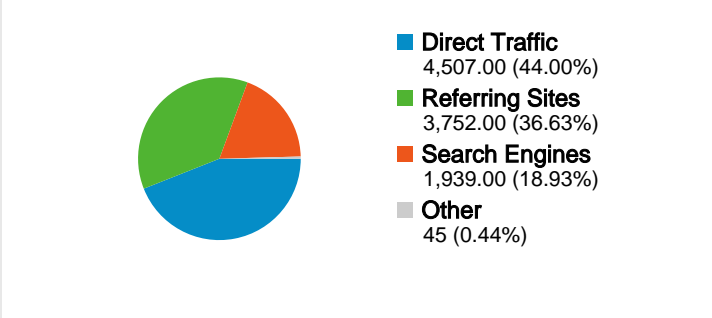

Site Usage

10,243 Visits
64.01% Bounce Rate
16,972 Pageviews
00:01:42 Avg. Time on Site
1.66 Pages/Visit
17.86% % New Visits

Visitors Overview

Map Overlay world

Traffic Sources Overview

Content Overview

Pages	Pageviews	% Pageviews
/blog/	11,169	65.81%
/	3,416	20.13%
/about/	445	2.62%
/charleston/day1/	228	1.34%
/charleston/day4/	166	0.98%

1,876 people visited this site

 **10,244** Visits

 **1,876** Absolute Unique Visitors

 **16,973** Pageviews

 **1.66** Average Pageviews

 **00:01:42** Time on Site

 **64.02%** Bounce Rate

 **17.85%** New Visits

All traffic sources sent a total of 10,243 visits

-  **44.00%** Direct Traffic
-  **36.63%** Referring Sites
-  **18.94%** Search Engines

- **Direct Traffic**
4,507.00 (44.00%)
- **Referring Sites**
3,752.00 (36.63%)
- **Search Engines**
1,939.00 (18.93%)
- **Other**
45 (0.44%)

1 - 26 of 26

10,243 visits came from 46 countries/territories

Site Usage						
Visits	Pages/Visit	Avg. Time on Site	% New Visits	Bounce Rate		
10,243 % of Site Total: 99.99%	1.66 Site Avg: 1.66 (> 0.00%)	00:01:42 Site Avg: 00:01:42 (0.01%)	17.90% Site Avg: 17.85% (0.23%)	64.01% Site Avg: 64.02% (-0.01%)		
Country/Territory	Visits	Pages/Visit	Avg. Time on Site	% New Visits	Bounce Rate	
United States	9,943	1.65	00:01:44	16.47%	64.57%	
France	89	2.04	00:00:18	10.11%	8.99%	
Australia	36	1.72	00:00:20	97.22%	61.11%	
United Kingdom	27	1.26	00:00:07	96.30%	77.78%	
Canada	26	2.08	00:01:12	96.15%	50.00%	
Germany	21	1.67	00:00:55	71.43%	61.90%	
New Zealand	14	1.50	00:01:05	100.00%	64.29%	
Turkey	7	2.57	00:01:21	42.86%	28.57%	
United Arab Emirates	7	1.29	00:00:52	28.57%	71.43%	