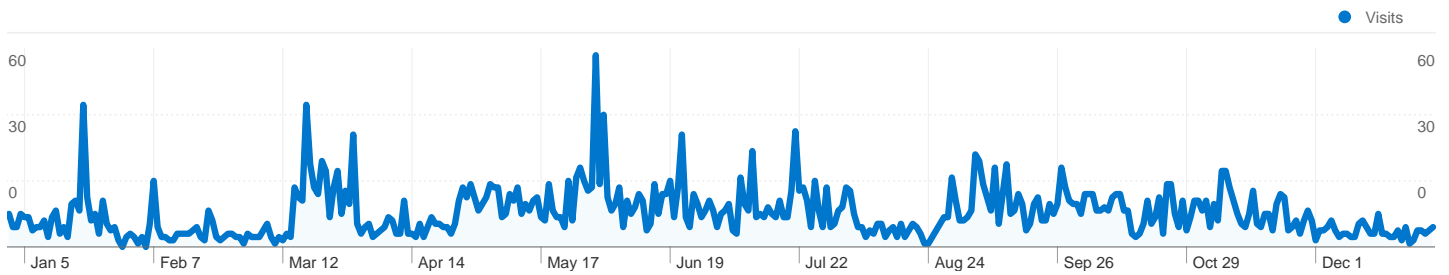

Italy	5	1.80	00:02:03	100.00%	40.00%
(not set)	4	4.00	00:03:06	25.00%	0.00%
India	4	1.25	00:00:10	100.00%	75.00%
Romania	3	2.00	00:00:52	66.67%	0.00%
Spain	3	2.33	00:00:31	100.00%	33.33%
Norway	3	1.00	00:00:00	100.00%	100.00%
Japan	3	3.00	00:01:08	66.67%	66.67%
Ireland	3	2.67	00:01:55	100.00%	66.67%
Puerto Rico	3	1.00	00:00:00	100.00%	100.00%
Russia	3	2.00	00:00:37	100.00%	66.67%
Belgium	3	3.67	00:01:08	100.00%	0.00%
Portugal	2	3.50	00:01:17	100.00%	0.00%
Slovakia	2	1.00	00:00:00	100.00%	100.00%
Greece	2	4.50	00:00:49	100.00%	0.00%
Bulgaria	2	1.50	00:00:13	100.00%	50.00%
Serbia	2	1.00	00:00:00	100.00%	100.00%
Saudi Arabia	2	1.50	00:00:39	50.00%	50.00%
Finland	2	1.00	00:00:00	100.00%	100.00%
Luxembourg	2	1.00	00:00:00	50.00%	100.00%
Brazil	2	1.00	00:00:00	100.00%	100.00%
Poland	2	1.50	00:00:11	100.00%	50.00%
Malaysia	1	1.00	00:00:00	100.00%	100.00%
Thailand	1	1.00	00:00:00	100.00%	100.00%
Cyprus	1	1.00	00:00:00	100.00%	100.00%
Estonia	1	1.00	00:00:00	100.00%	100.00%
Indonesia	1	2.00	00:02:02	100.00%	0.00%
Iraq	1	1.00	00:00:00	100.00%	100.00%
Hungary	1	2.00	00:00:08	100.00%	0.00%
Lithuania	1	2.00	00:00:27	100.00%	0.00%
Sweden	1	1.00	00:00:00	100.00%	100.00%
Netherlands	1	1.00	00:00:00	100.00%	100.00%
Vietnam	1	1.00	00:00:00	100.00%	100.00%
Venezuela	1	1.00	00:00:00	100.00%	100.00%
China	1	1.00	00:00:00	100.00%	100.00%
Taiwan	1	1.00	00:00:00	100.00%	100.00%
Egypt	1	1.00	00:00:00	100.00%	100.00%

Switzerland	1	1.00	00:00:00	100.00%	100.00%
					1 - 46 of 46

Pages on this site were viewed a total of 16,973 times

 16,973 Pageviews

 14,244 Unique Views

 64.02% Bounce Rate

Top Content

Pages	Pageviews	% Pageviews
/blog/	11,169	65.81%
/	3,416	20.13%
/about/	445	2.62%
/charleston/day1/	228	1.34%
/charleston/day4/	166	0.98%