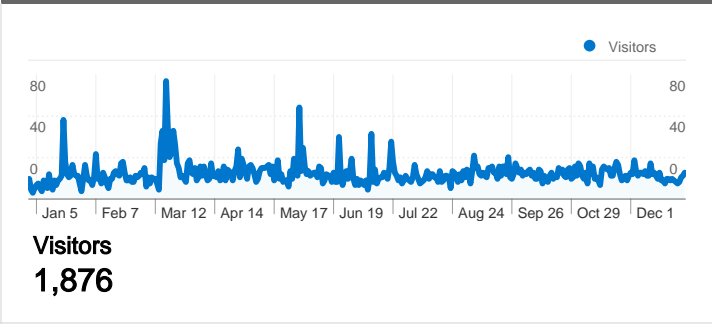

Site Usage

10,243 Visits
64.01% Bounce Rate
16,972 Pageviews
00:01:42 Avg. Time on Site
1.66 Pages/Visit
17.86% % New Visits

Visitors Overview

Map Overlay world

Traffic Sources Overview

Content Overview

Pages	Pageviews	% Pageviews
/blog/	11,169	65.81%
/	3,416	20.13%
/about/	445	2.62%
/charleston/day1/	228	1.34%
/charleston/day4/	166	0.98%

New vs. Returning

Visitor Type	Visits	% visits
Returning Visitor	8,410	82.10%
New Visitor	1,833	17.90%

Browsers and OS		
Browser and OS	Visits	% visits
Safari / Macintosh	5,255	51.30%
Firefox / Windows	2,078	20.29%
Firefox / Macintosh	1,213	11.84%
Internet Explorer / Windows	1,115	10.89%
Chrome / Windows	168	1.64%

1,876 people visited this site

 **10,244** Visits

 **1,876** Absolute Unique Visitors

 **16,973** Pageviews

 **1.66** Average Pageviews

 **00:01:42** Time on Site

 **64.02%** Bounce Rate

 **17.85%** New Visits

1 - 26 of 26

10,243 visits came from 46 countries/territories

Site Usage						
Visits	Pages/Visit	Avg. Time on Site	% New Visits	Bounce Rate		
10,243 % of Site Total: 99.99%	1.66 Site Avg: 1.66 (> 0.00%)	00:01:42 Site Avg: 00:01:42 (0.01%)	17.90% Site Avg: 17.85% (0.23%)	64.01% Site Avg: 64.02% (-0.01%)		
Country/Territory	Visits	Pages/Visit	Avg. Time on Site	% New Visits	Bounce Rate	
United States	9,943	1.65	00:01:44	16.47%	64.57%	
France	89	2.04	00:00:18	10.11%	8.99%	
Australia	36	1.72	00:00:20	97.22%	61.11%	
United Kingdom	27	1.26	00:00:07	96.30%	77.78%	
Canada	26	2.08	00:01:12	96.15%	50.00%	
Germany	21	1.67	00:00:55	71.43%	61.90%	
New Zealand	14	1.50	00:01:05	100.00%	64.29%	
Turkey	7	2.57	00:01:21	42.86%	28.57%	
United Arab Emirates	7	1.29	00:00:52	28.57%	71.43%	